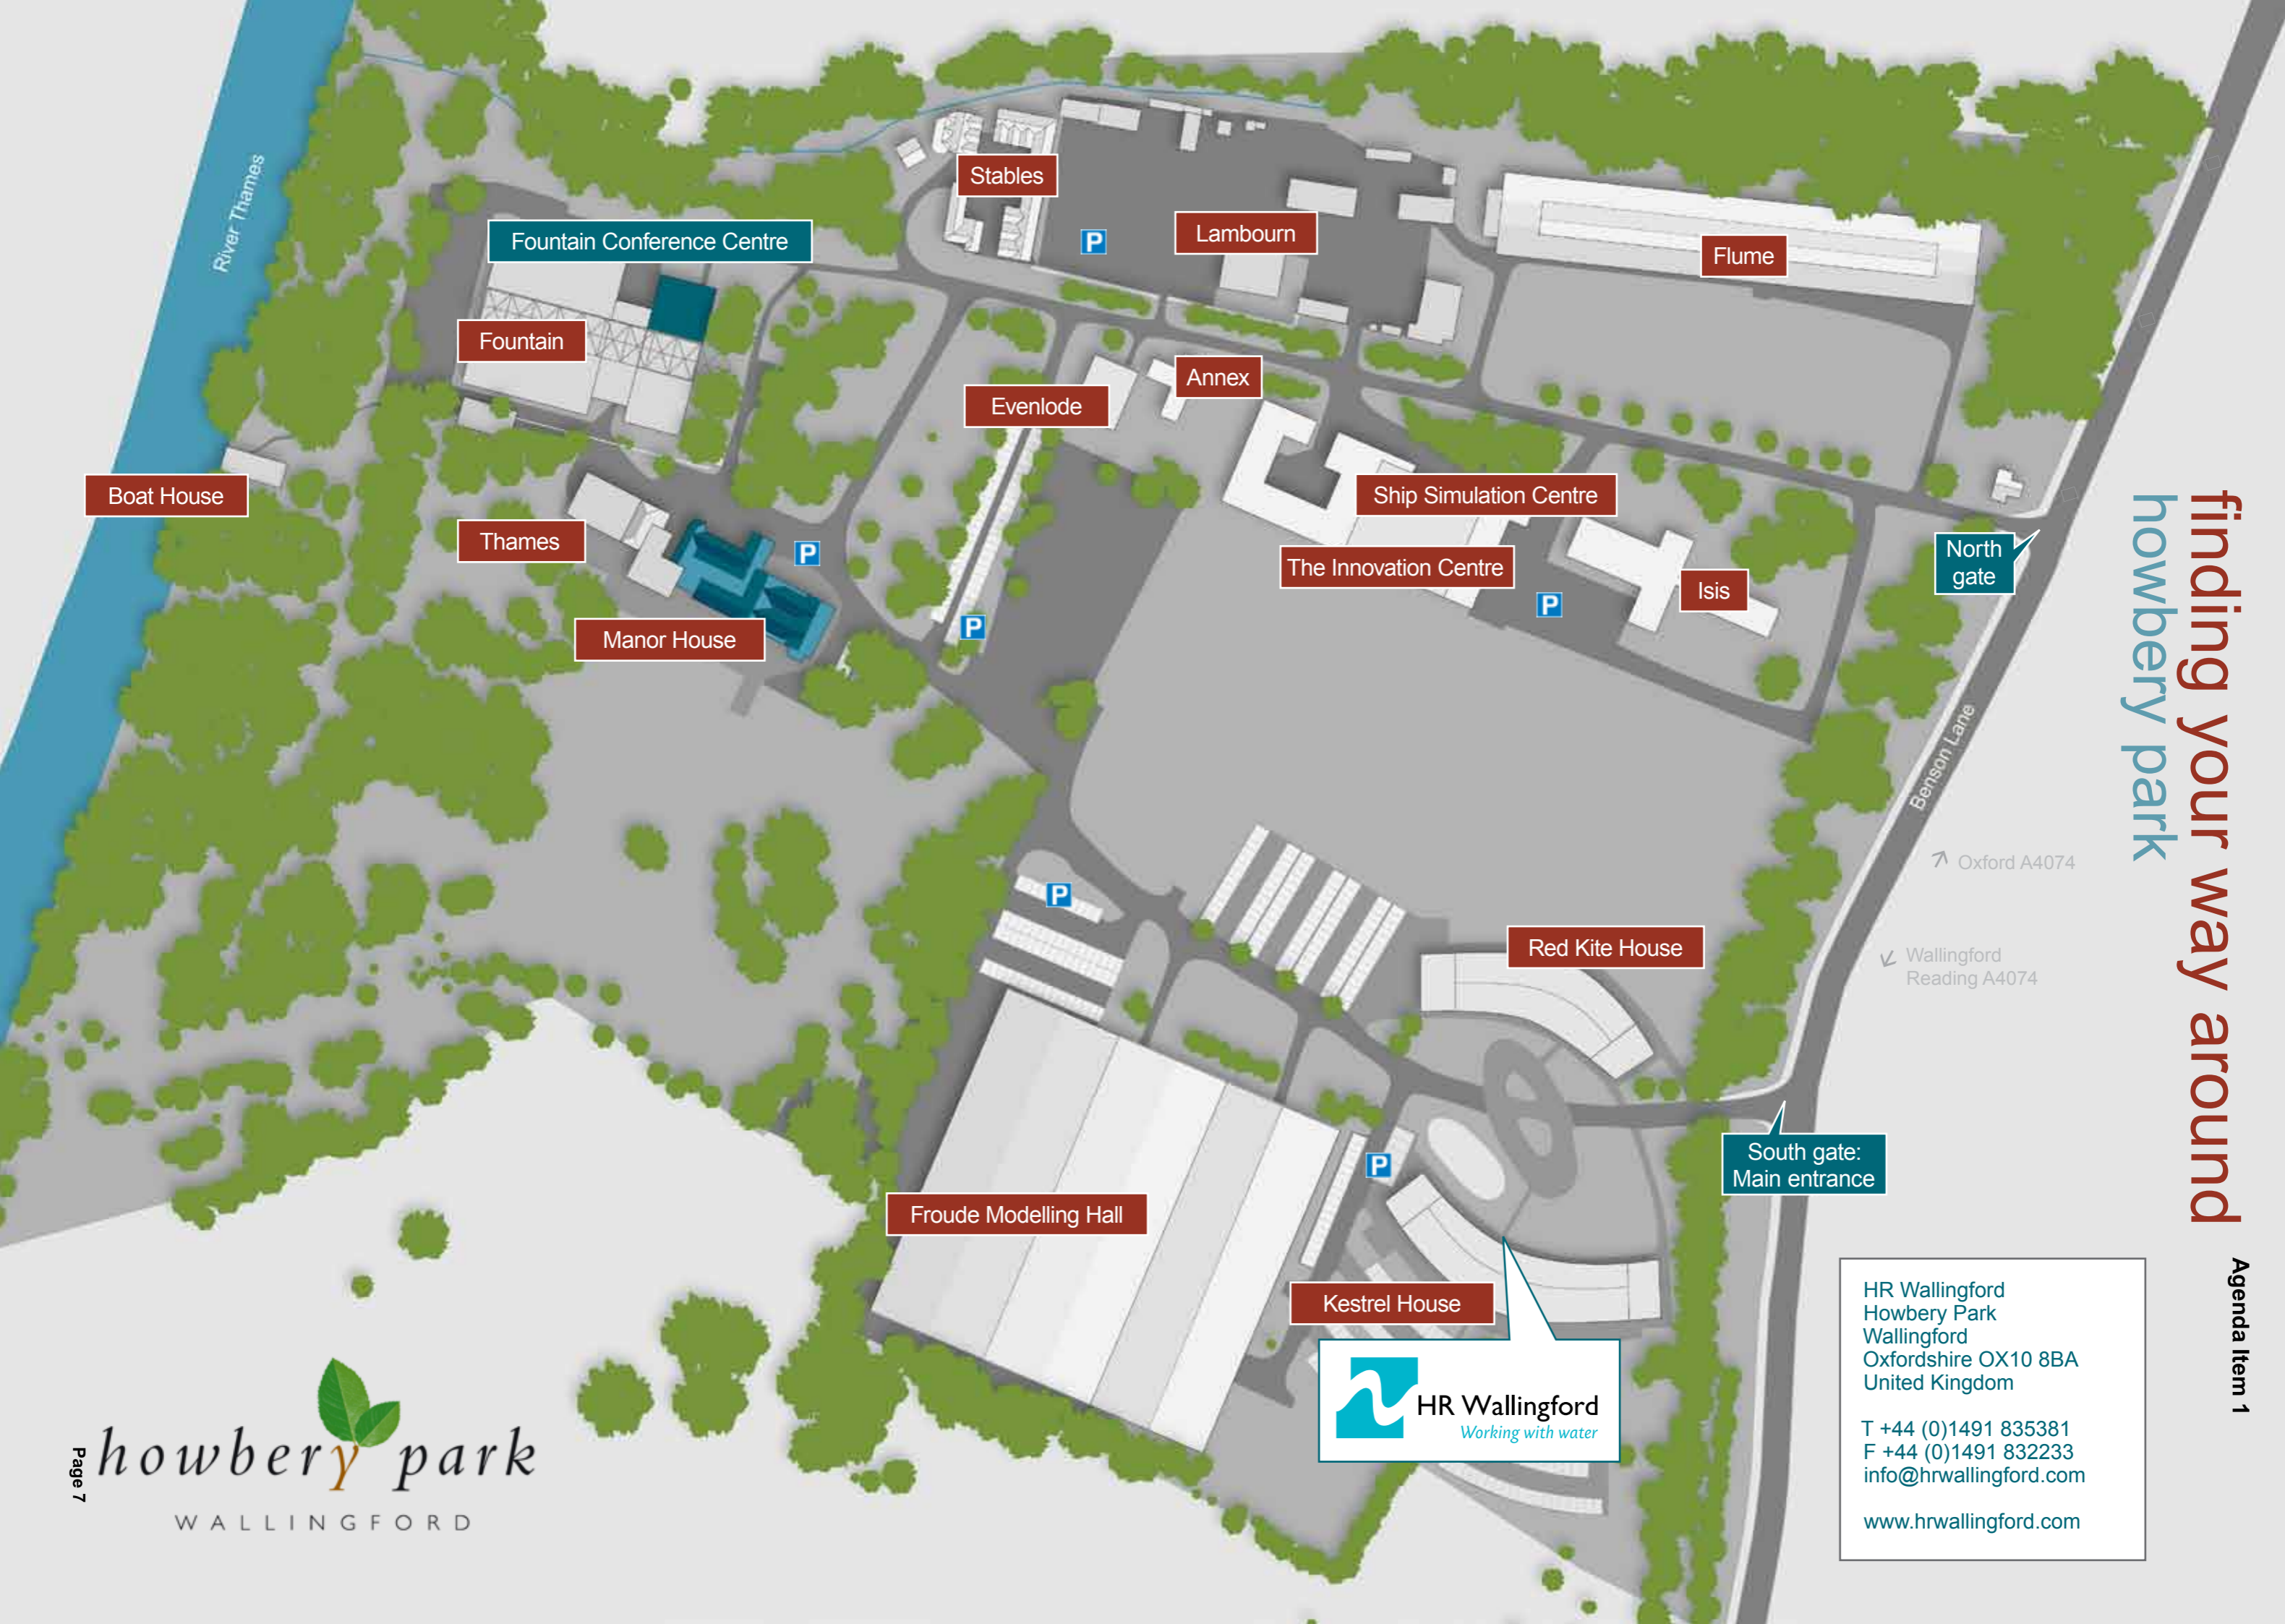

# finding your way around howbery park

Agenda Item 1

North gate

South gate:  
Main entrance

↑ Oxford A4074

↓ Wallingford Reading A4074

HR Wallingford  
Howbery Park  
Wallingford  
Oxfordshire OX10 8BA  
United Kingdom